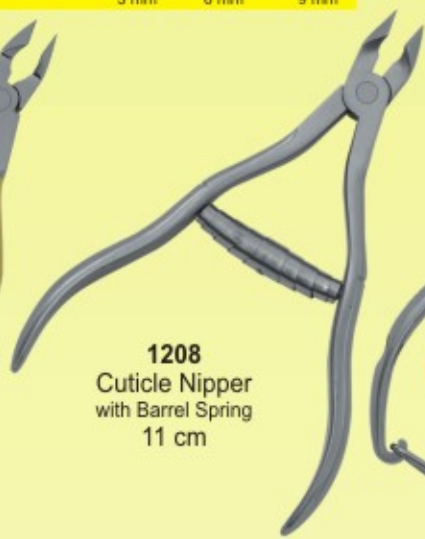

1199
Cuticle Nipper
12 cm

1200
Cuticle Nipper
10 cm

1201
Cuticle Nipper
Double Spring
12 cm

1202
Cuticle Nipper
with Lock
12 cm

1203
Cuticle Nipper
Hidden Spring
Ergonomic Handle
11 cm

1204
Cuticle Nipper
11 cm

1205
Cuticle Nipper
Wire Spring
10 cm

1206
Cuticle Nipper
Ergonomic Handle
10 cm

Available Jaw Sizes: 3mm, 6mm, 9mm

Available Jaw Sizes: 3mm, 6mm, 9mm

Cuticle Nippers

1207
Cuticle Nipper
10 cm
Gold Plated Ergonomic Handle

1208
Cuticle Nipper
with Barrel Spring
11 cm

1209
Ingrown Nipper
12 cm

1210
Cuticle Nipper
12 cm

1211
Cuticle Nipper
Ergonomic Handle
10 cm

1212
Cuticle Nipper
Ergonomic Handle
10 cm

1213
Cuticle Nipper
10 cm