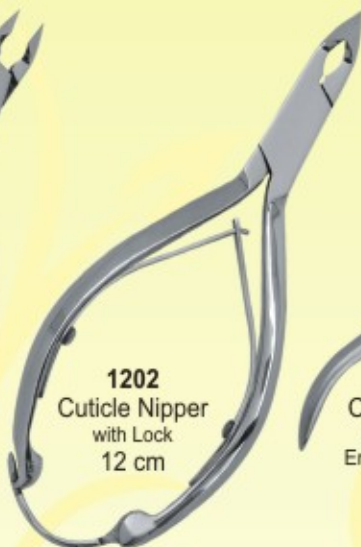

1188
Cuticle Nipper
10 cm, Lap Joint

1189
Cuticle Nipper
11 cm

1190
Cuticle Nipper
11 cm

1191
Cuticle Nipper
10 cm

1192
Cuticle Nipper
10 cm

1193
Cuticle Nipper
12 cm, with Lock

1194
Cuticle Nipper
10 cm, Spring Action

1195
Cuticle Nipper
10 cm

1196
Ingrown Nail Nipper
10 cm

Available Jaw Sizes: 3mm, 6mm, 9mm

Cuticle Nippers

1197
Cuticle Nipper
Double Spring,
Black Chrome Plated
10 cm

1198
Cuticle Nipper
10 cm
Double Spring

1199
Cuticle Nipper
12 cm

1200
Cuticle Nipper
10 cm

1201
Cuticle Nipper
Double Spring
12 cm

1202
Cuticle Nipper
with Lock
12 cm

1203
Cuticle Nipper
Hidden Spring
Ergonomic Handle
11 cm

1204
Cuticle Nipper
11 cm