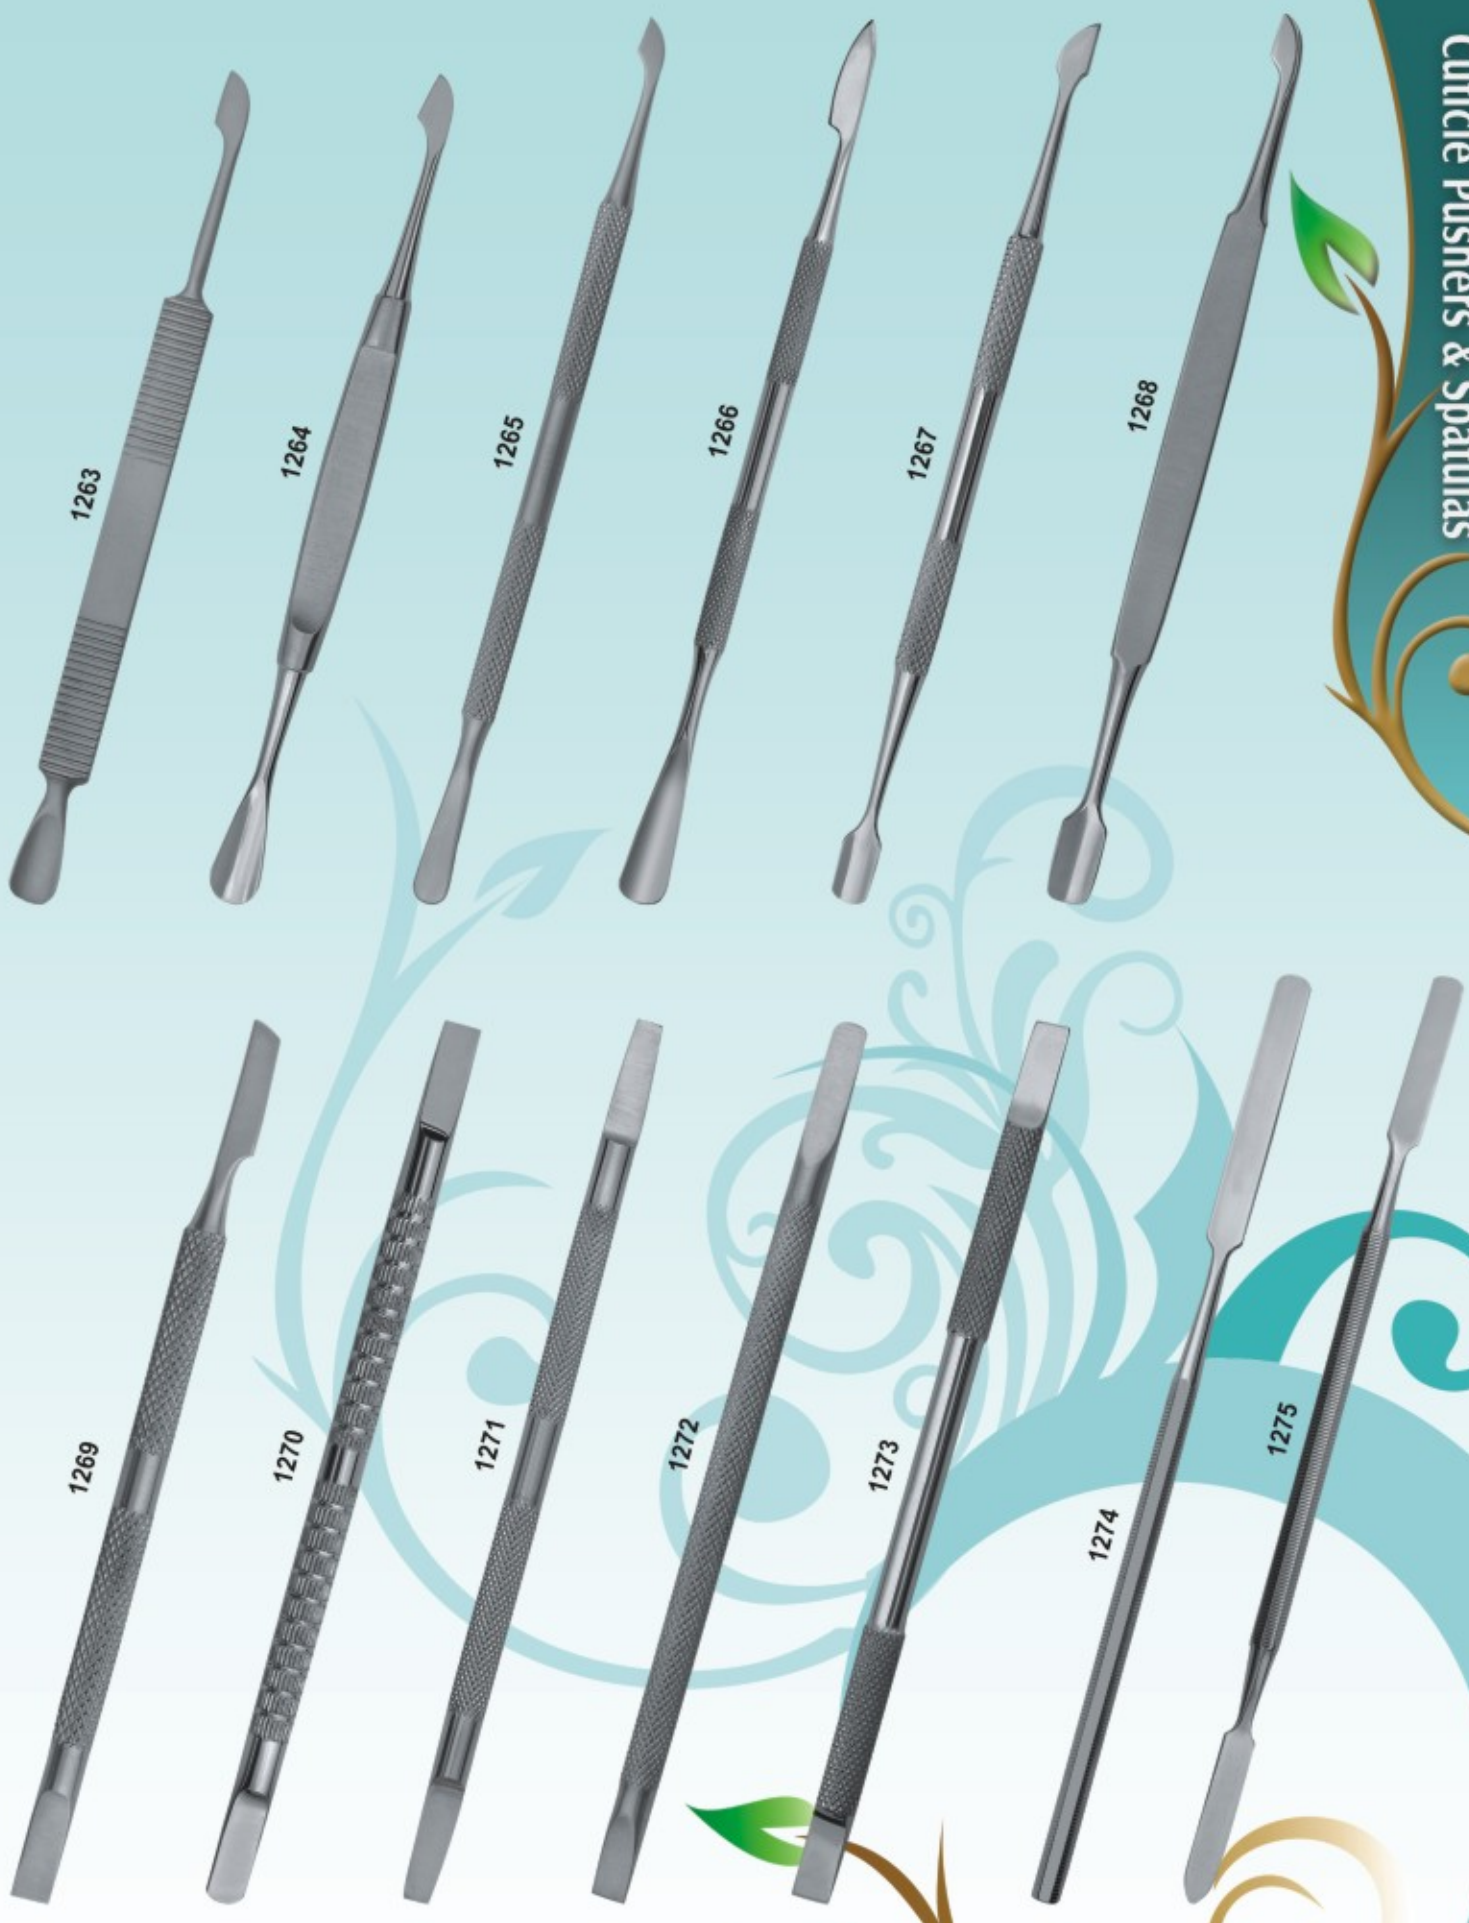

1240

1241

1242

1243

1244

1245

1246

1247

1248

1249

1250

Manicure Pushers

Cuticle Pushers & Spatulas

1263

1264

1265

1266

1267

1268

1269

1270

1271

1272

1273

1274

1275

Black Head Removers

1289
Corn Cutter
Stainless Steel
Matt Finish

1290
Corn Cutter
Stainless Steel

1291
Corn Cutter
Stainless Steel

1292
Corn Cutter
Duplex Handle

1293
Corn Cutter
Plastic Handle