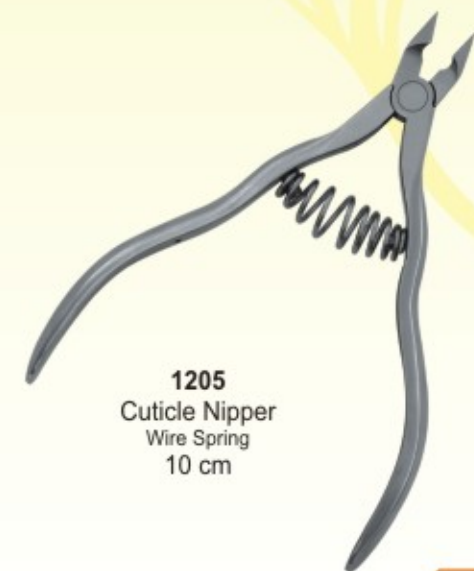

1195
Cuticle Nipper
10 cm

1196
Ingrown Nail Nipper
10 cm

Available Jaw Sizes: 3mm, 6mm, 9mm

Cuticle Nippers

1197
Cuticle Nipper
Double Spring,
Black Chrome Plated
10 cm

1198
Cuticle Nipper
10 cm
Double Spring

1199
Cuticle Nipper
12 cm

1200
Cuticle Nipper
10 cm

1201
Cuticle Nipper
Double Spring
12 cm

1202
Cuticle Nipper
with Lock
12 cm

1203
Cuticle Nipper
Hidden Spring
Ergonomic Handle
11 cm

1204
Cuticle Nipper
11 cm

1205
Cuticle Nipper
Wire Spring
10 cm

1206
Cuticle Nipper
Ergonomic Handle
10 cm

Available Jaw Sizes: 3mm, 6mm, 9mm

Available Jaw Sizes: 3mm, 6mm, 9mm

Cuticle Nippers

1207
Cuticle Nipper
10 cm
Gold Plated Ergonomic Handle

1208
Cuticle Nipper
with Barrel Spring
11 cm

1209
Ingrown Nipper
12 cm

1210
Cuticle Nipper
12 cm

1211
Cuticle Nipper
Ergonomic Handle
10 cm

1212
Cuticle Nipper
Ergonomic Handle
10 cm

1213
Cuticle Nipper
10 cm