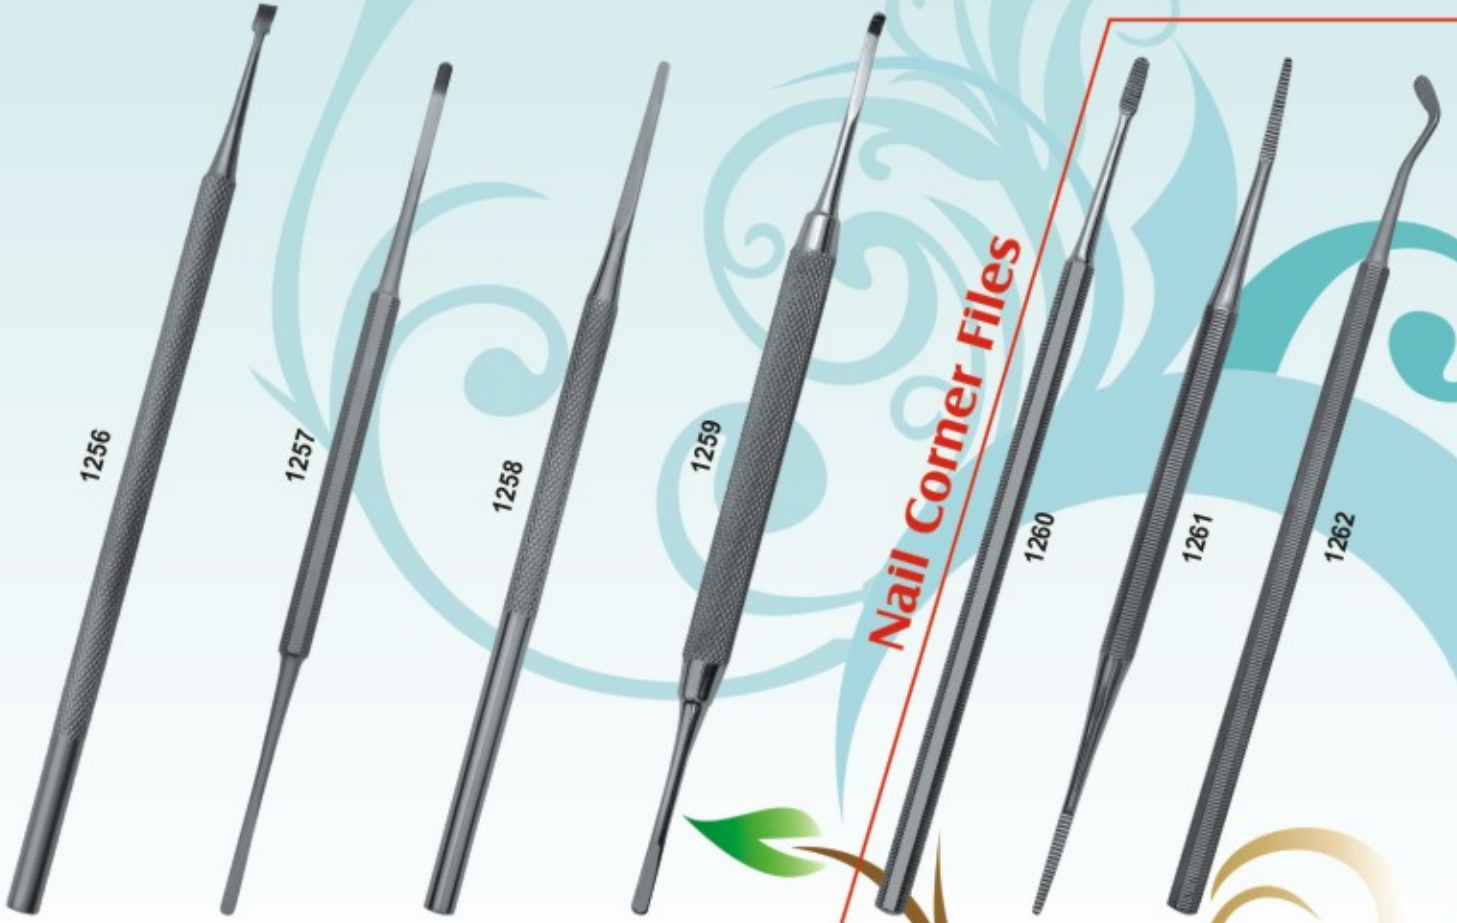

1221
Styling Razor
Plastic Handle with Extra Comb

1222
Styling Razor, Stainless Steel

1223
Razor

1224
Razor

Nail Pushers

Cuticle Pushers & Trimmers

1238

1239

1240

1241

1242

1243

1244

1245

1246

1247

1248

1249

1250

Manicure Pushers

Cuticle Pushers & Spatulas

1263

1264

1265