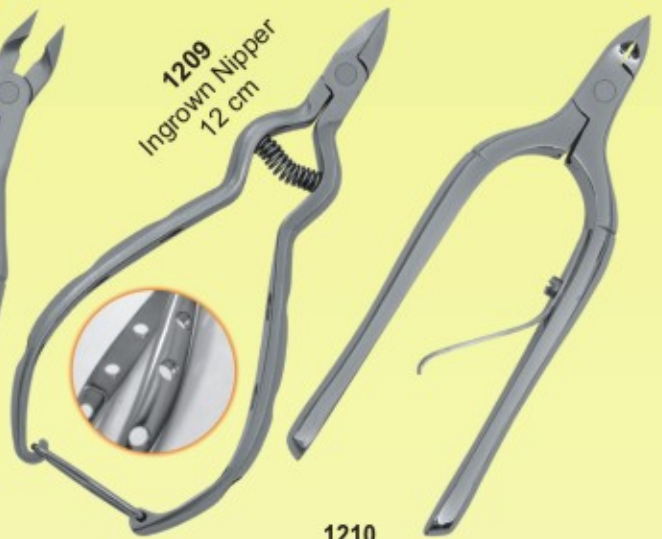

1199
Cuticle Nipper
12 cm

1200
Cuticle Nipper
10 cm

1201
Cuticle Nipper
Double Spring
12 cm

1202
Cuticle Nipper
with Lock
12 cm

1203
Cuticle Nipper
Hidden Spring
Ergonomic Handle
11 cm

1204
Cuticle Nipper
11 cm

1205
Cuticle Nipper
Wire Spring
10 cm

1206
Cuticle Nipper
Ergonomic Handle
10 cm

Available Jaw Sizes: 3mm, 6mm, 9mm

Available Jaw Sizes: 3mm, 6mm, 9mm

Cuticle Nippers

1207
Cuticle Nipper
10 cm
Gold Plated Ergonomic Handle

1208
Cuticle Nipper
with Barrel Spring
11 cm

1209
Ingrown Nipper
12 cm

1210
Cuticle Nipper
12 cm

1211
Cuticle Nipper
Ergonomic Handle
10 cm

1212
Cuticle Nipper
Ergonomic Handle
10 cm

1213
Cuticle Nipper
10 cm