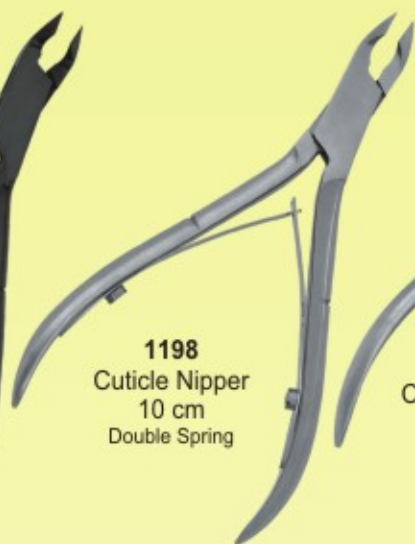

1188
Cuticle Nipper
10 cm, Lap Joint

1189
Cuticle Nipper
11 cm

1190
Cuticle Nipper
11 cm

1191
Cuticle Nipper
10 cm

1192
Cuticle Nipper
10 cm

1193
Cuticle Nipper
12 cm, with Lock

1194
Cuticle Nipper
10 cm, Spring Action

1195
Cuticle Nipper
10 cm

1196
Ingrown Nail Nipper
10 cm

Available Jaw Sizes: 3mm, 6mm, 9mm

Cuticle Nippers

1197
Cuticle Nipper
Double Spring,
Black Chrome Plated
10 cm

1198
Cuticle Nipper
10 cm
Double Spring

1199
Cuticle Nipper
12 cm

1200
Cuticle Nipper
10 cm

1201
Cuticle Nipper
Double Spring
12 cm

1202
Cuticle Nipper
with Lock
12 cm

1203
Cuticle Nipper
Hidden Spring
Ergonomic Handle
11 cm

1204
Cuticle Nipper
11 cm

1205
Cuticle Nipper
Wire Spring
10 cm

1206
Cuticle Nipper
Ergonomic Handle
10 cm

Available Jaw Sizes: 3mm, 6mm, 9mm

Available Jaw Sizes: 3mm, 6mm, 9mm

Cuticle Nippers

1207
Cuticle Nipper
10 cm
Gold Plated Ergonomic Handle