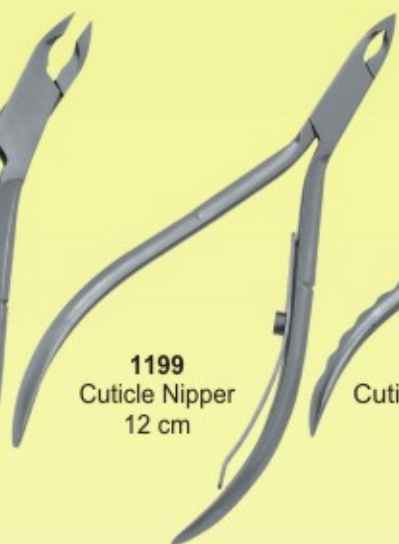

1188
Cuticle Nipper
10 cm, Lap Joint

1189
Cuticle Nipper
11 cm

1190
Cuticle Nipper
11 cm

1191
Cuticle Nipper
10 cm

1192
Cuticle Nipper
10 cm

1193
Cuticle Nipper
12 cm, with Lock

1194
Cuticle Nipper
10 cm, Spring Action

1195
Cuticle Nipper
10 cm

1196
Ingrown Nail Nipper
10 cm

Available Jaw Sizes: 3mm, 6mm, 9mm

Cuticle Nippers

1197
Cuticle Nipper
Double Spring,
Black Chrome Plated
10 cm

1198
Cuticle Nipper
10 cm
Double Spring

1199
Cuticle Nipper
12 cm

1200
Cuticle Nipper
10 cm

1201
Cuticle Nipper
Double Spring
12 cm

1202
Cuticle Nipper
with Lock
12 cm

1203
Cuticle Nipper
Hidden Spring
Ergonomic Handle
11 cm

1204
Cuticle Nipper
11 cm

1205
Cuticle Nipper
Wire Spring
10 cm

1206
Cuticle Nipper
Ergonomic Handle
10 cm

Available Jaw Sizes: 3mm, 6mm, 9mm

Available Jaw Sizes: 3mm, 6mm, 9mm

Cuticle Nippers

1207
Cuticle Nipper
10 cm
Gold Plated Ergonomic Handle